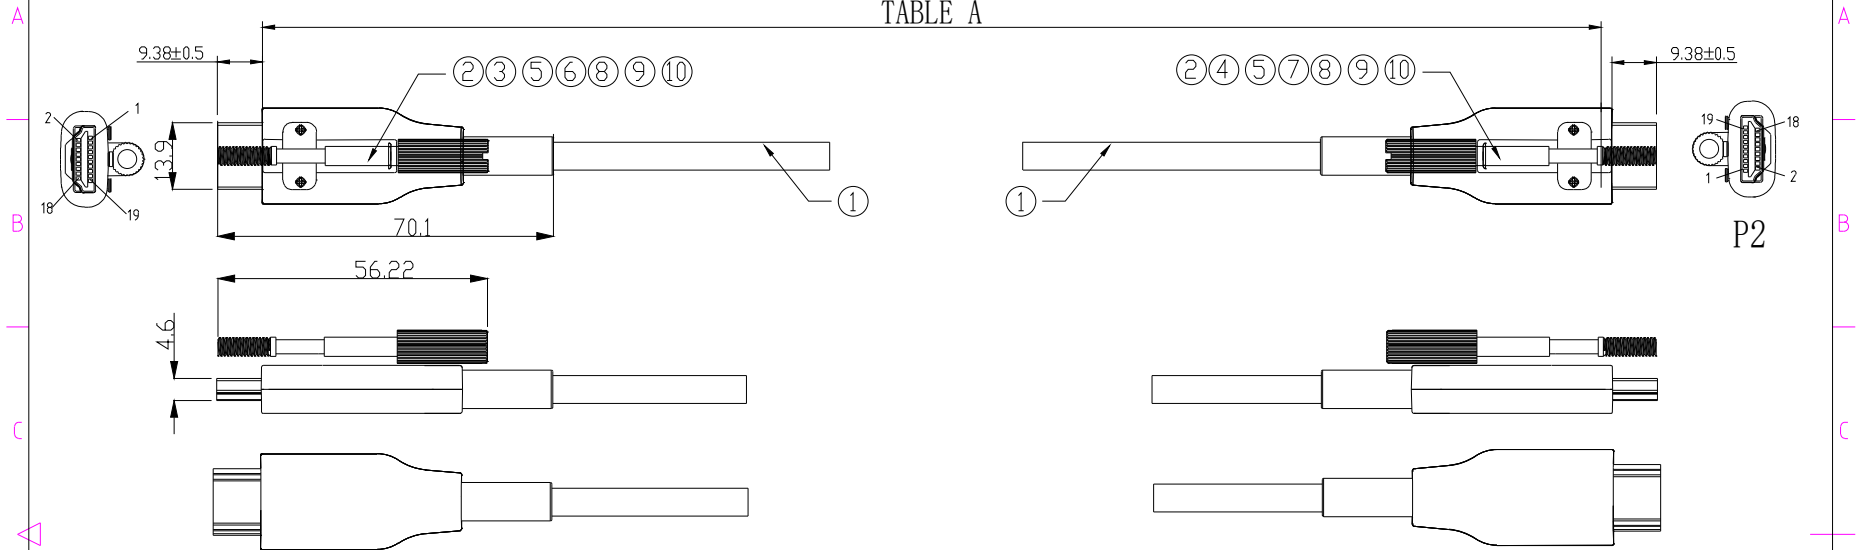

Electronic Links International, Inc.

Interconnecting Components and Systems

ELII HDMI Active Optical Cable With Screw

REV	DESCRIPTION	SIGNATURE	DATE
A1	ORIGIN	Flynn	2019.10.22

TABLE A

TABLE A

P/N	Customer P/N:	Length (mm)
ELII-8700-010		10000 ±300
ELII-8700-020		20000 ±500
ELII-8700-030		30000 ±500
ELII-8700-040		40000 ±500
ELII-8700-050		50000 ±1000
ELII-8700-060		60000 ±1000
ELII-8700-070		70000 ±1000
ELII-8700-080		80000 ±1000
ELII-8700-090		90000 ±1000
ELII-8700-100		100000 ±1000

NOTES:

4096x2160@60Hz
Support 18Gbps 4:4:4
Support 100M

ITEM	SPECIFICATIONS	Q' TY	UNIT
10	螺丝 Screw	4	PCS
9	线卡 Metal	2	PCS
8	插头线套 SR	2	PCS
7	HDMI A头 外壳(下壳)HDMI A plug Bottom Shell (Display)	1	PCS
6	HDMI A头 外壳(下壳)HDMI A plug Bottom Shell (Source)	1	PCS
5	HDMI A头 外壳(上壳)HDMI A plug Up Shell	2	PCS
4	HDMI A PCBA (Display)	1	PCS
3	HDMI A PCBA (Source)	1	PCS
2	HDMI A 公插头 镀金 HDMI A Pin Male Gold-plating	2	PCS
1	HDMI 有源光缆 (4支光纤+7支电子线) 黑色 HDMI AOC Black CL2 OD:4.5mm	TABLE A	mm

ElectronicLinks
international inc

CUSTOMER P/N:		
TYPE: ELII HDMI Active Optical Cable With Screw		
DRAW: Flynn	PAPT NO:	
CKD:	CUSTOMER:	UNIT:mm
APP:	DWG NO:	REV:1
SHELL:1/1		DATE:2019.10.22